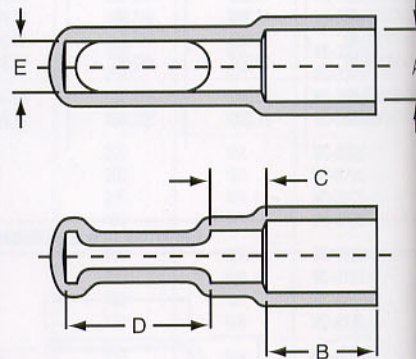

CAPS Polaris Vinyl

EZ Series Flexible Vinyl Caps with Pull-Tab for Easy Removal

EXPANDED

Series EZ-Pull Vinyl Caps feature an extra long tab centered at the top of the closure which allows the cap to be finger-removed easily, eliminating the use of tools which could damage threads or part surfaces. Molded from a specially formulated and flexible vinyl which enables a snug fit on parts, thereby providing better protection against dirt, moisture and impact damage.

MATERIAL: Vinyl
COLORS*: White, Black, Brown, Orange, Red, Green, Grey, Blue, Yellow – Call factory for colors in stock

AVAILABILITY: Consult Factory

Note:

- EZ-187 through EZ-240 have a maximum length of 1.5".
- EZ-240 through EZ-1480 have various maximum lengths of up to 4". Call factory for details.

All EZ Series parts are also available in special ergonomic pull-tab style EZ Series. Consult factory. (Not available in high temp material)

EZ Series

VFE Series Vinyl Caps with Flat Ergonomic Pull-Tab

NEW

Series VFE Caps feature a long, flat ergonomic pull-tab, which allows for easy removal. The ergonomic design offers an easier gripping surface and requires less pull for removal.

MATERIAL: Vinyl
COLORS*: White, Black, Brown, Orange, Red, Green, Grey, Blue, Yellow – Call factory for colors in stock

AVAILABILITY: Consult Factory