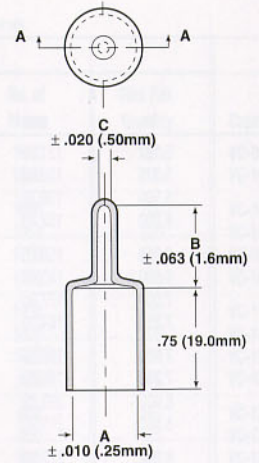

CAPS Polaris Vinyl

EZ Series Flexible Vinyl Caps with Pull-Tab for Easy Removal

EXPANDED

Series EZ-Pull Vinyl Caps feature an extra long tab centered at the top of the closure which allows the cap to be finger-removed easily, eliminating the use of tools which could damage threads or part surfaces. Molded from a specially formulated and flexible vinyl which enables a snug fit on parts, thereby providing better protection against dirt, moisture and impact damage.

MATERIAL: Vinyl
COLORS*: White, Black, Brown, Orange, Red, Green, Grey, Blue, Yellow – Call factory for colors in stock

AVAILABILITY: Consult Factory

Note:

- EZ-187 through EZ-240 have a maximum length of 1.5".
- EZ-240 through EZ-1480 have various maximum lengths of up to 4". Call factory for details.

All EZ Series parts are also available in special ergonomic pull-tab style EZ Series. Consult factory. (Not available in high temp material)

EZ Series

VFE Series Vinyl Caps with Flat Ergonomic Pull-Tab

NEW

Series VFE Caps feature a long, flat ergonomic pull-tab, which allows for easy removal. The ergonomic design offers an easier gripping surface and requires less pull for removal.

MATERIAL: Vinyl
COLORS*: White, Black, Brown, Orange, Red, Green, Grey, Blue, Yellow – Call factory for colors in stock

AVAILABILITY: Consult Factory